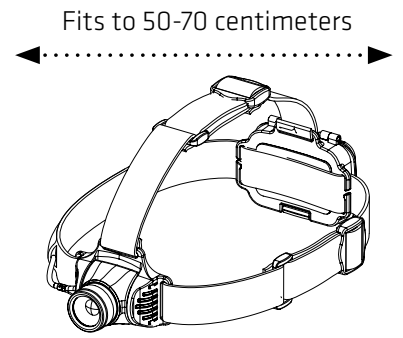

V3+

LED / Focus configuration:	1 CREE Power Chip / Sliding Hyperfocus™
Case Material / Surface Treatment:	Hi-Tech Compound / Aluminium
Case Color:	Anthracite Dark Grey
Switch:	Electronic Switch System Below Head - BOOST, Dimmer with Memory and SOS
Headband:	Fits to 50-70 centimeters
Weight incl. battery:	194g
Ingress Protection Rating:	Splash Waterproof IPx4
Temperture:	-30°C to +60°C
Built in DC/DC Controller:	YES
Standard Power Source:	3 x AA
Beam / Distance:	Variable from Spot to Floodlight / < 240 Meters
Luminous Flux:	BOOST: 300 Lumens / Dimmer: 20-200 Lumens
Lighting Time:	< 30 hours
Accessories included:	Pro. Quality Pouch with Velcro and Press Stud, Removable, Washable Headband
EAN-Code:	57 04049 90119 3
Customs Tariff Number:	8513 1000
Packaging:	Gift Box
Single Box Content/Size/Weight:	1 pcs, 11 x 6 x 13 cm / 378 g
Sales Box Content/Size/Weight:	6 pcs, 36.8 x 11.8 x 14.3 cm / 1.84 kg
Master Box Content/Size/Weight:	36 pcs, 39.5 x 25.5 x 48 / 11,2 kg
Order's Adress:	02-515-8848 네베상사
Part. No.:	910.032