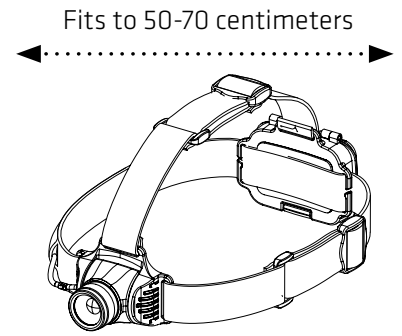

V3 *air*

LED / Focus configuration:	1 CREE Power Chip / Sliding Hyperfocus™
Case Material / Surface Treatment:	Hi-Tech Compound / Aluminium
Case Color:	Anthracite Dark Grey
Switch:	Metal Switch Below Head - BOOST, Dimmer with Memory and SOS
Headband:	Fits to 50-70 centimeters
Weight incl. battery:	140g
Ingress Protection Rating:	Splash Waterproof IPx4
Temperature:	-30°C to +60°C
Built in DC/DC Controller:	YES, 4-step controller by press or touch
Standard Power Source:	3 x AAA
Beam / Distance:	Variable from Spot to Floodlight / < 195 Meters
Luminous Flux:	BOOST: 250 lm / Dimmer: 8-150 lm
Lighting Time:	< 75 hours
Accessories included:	Removable, Washable Headband
Customs Tariff Number:	8513 1000
Packaging:	Presentation tube
Single Box Content / Size / Weight:	1 pcs, height/diameter, 15.8 x 6.5 cm / 184 g
Master Box Content / Size / Weight:	68 pcs, 40 x 40 x 35 cm / 12.6 kg
Order's Adress:	02-515-8848 네베상사